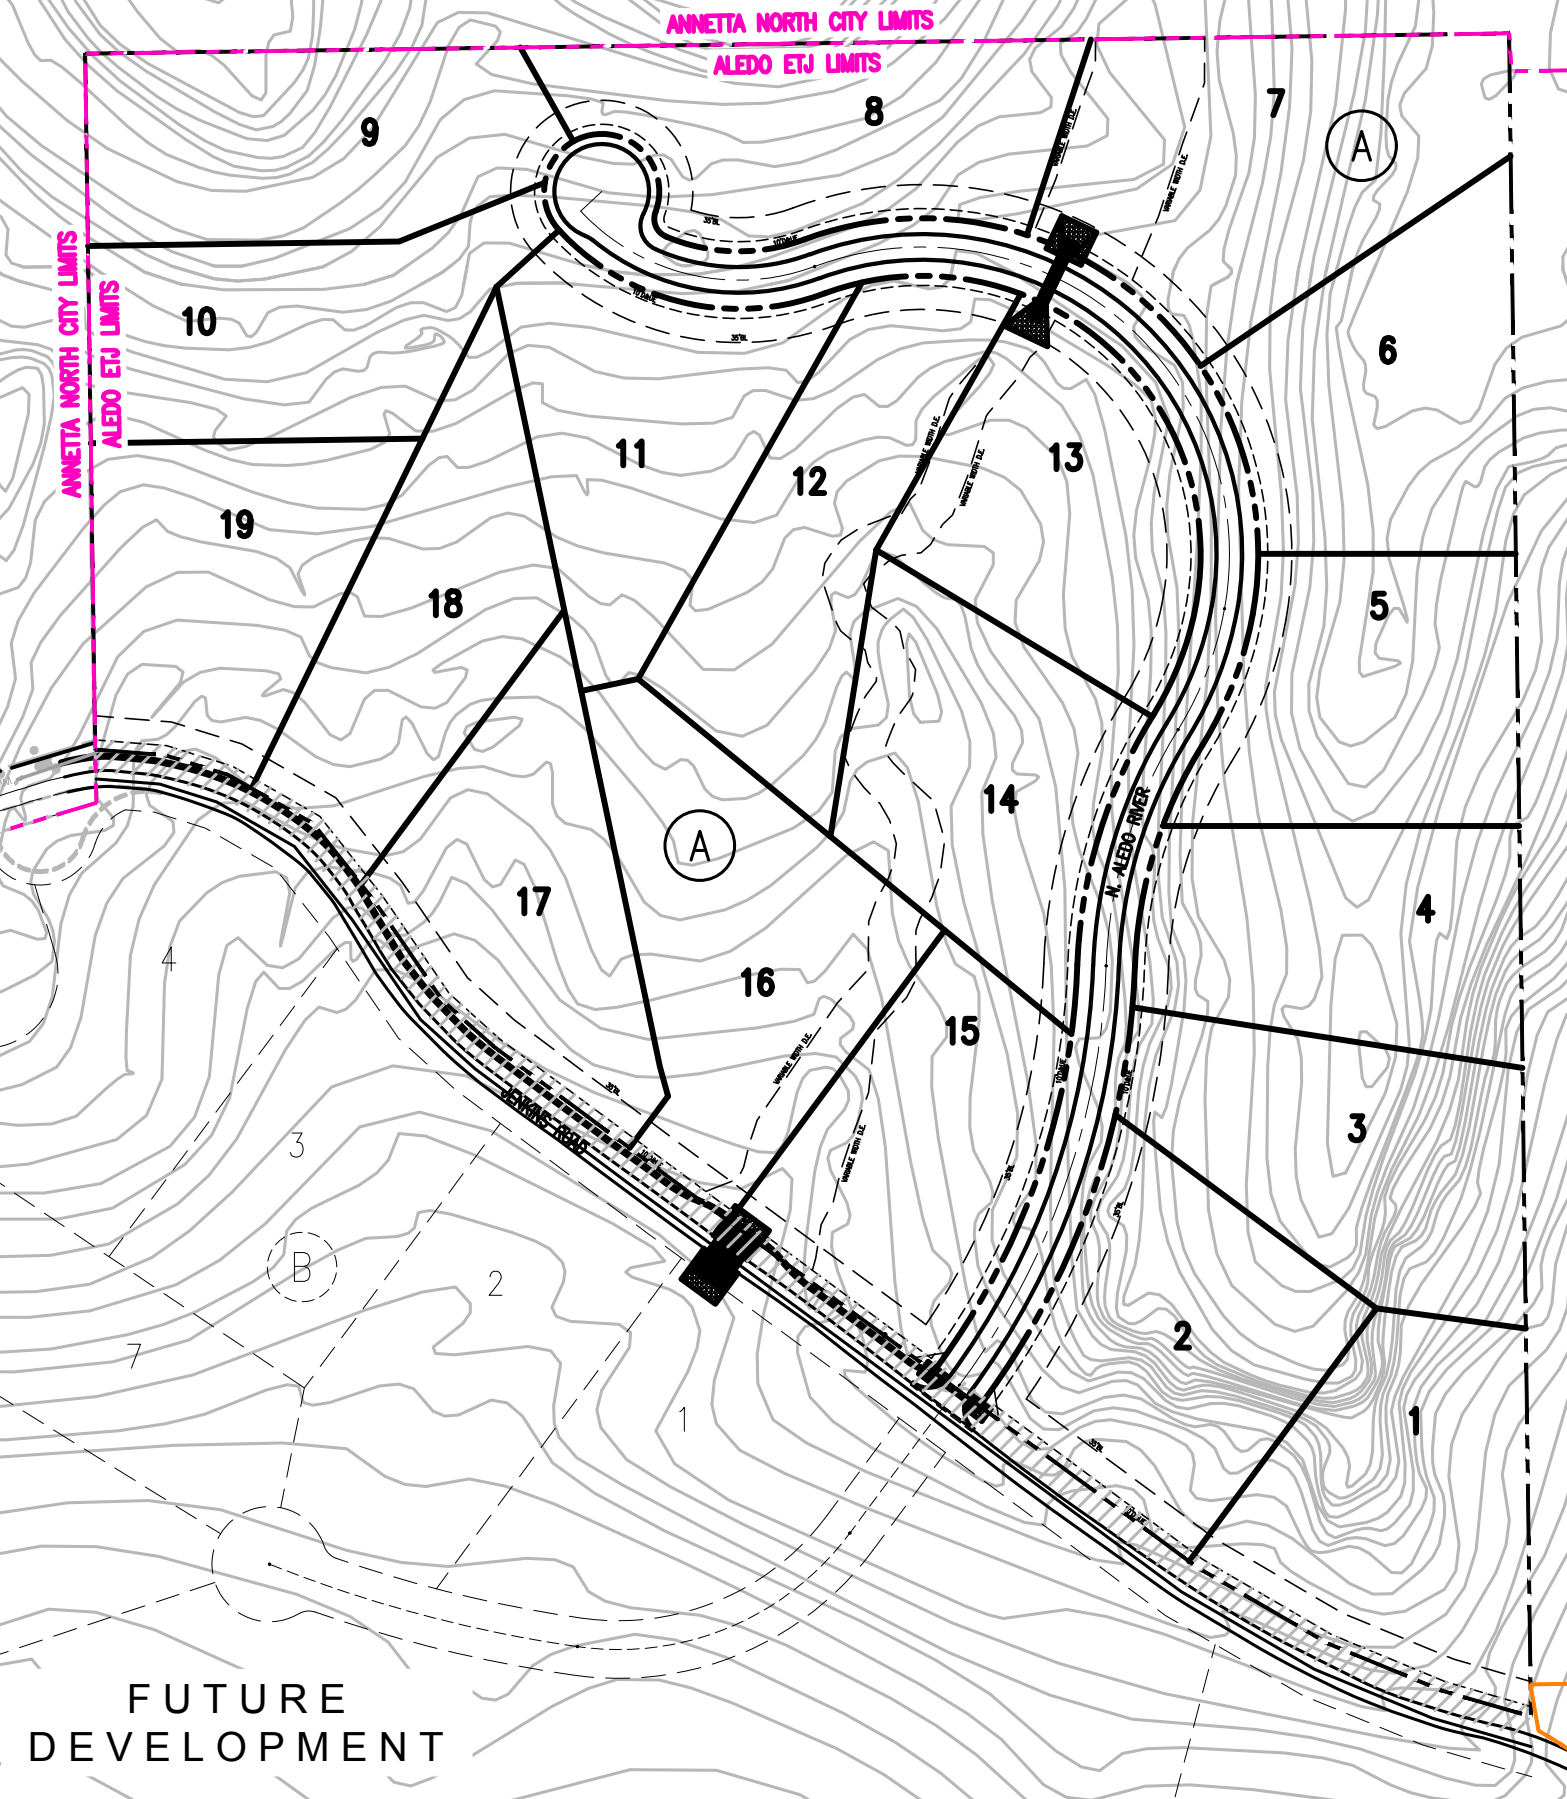

Clear Fork Trinity River

CONTOURS ARE AT 2' INTERVALS